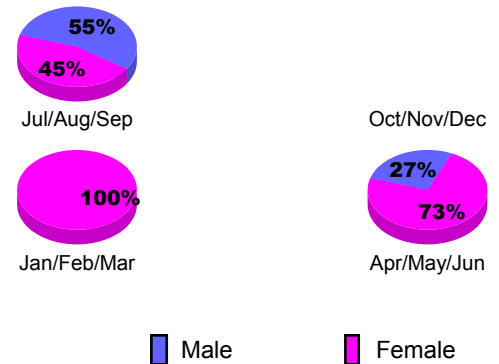

**Club Results 2012-2013**  
Goal, New, Dropped, Gain/Loss

**YTD Status Quo Clubs 2012-2013**

Status Quo Clubs Compared to Status Quo Members

**Club Gain/Loss 2012-2013**

**MEMBERSHIP**

Month	Net Memb Goal	Actual New Memb	Actual Dropped Memb	Gain/Loss of Memb
<b>2012-2013</b>				
Jul/Aug/Sep		25	15	10
Oct/Nov/Dec		10	27	-17
Jan/Feb/Mar		43	34	9
Apr/May/Jun		43	17	26
<b>Totals</b>		<b>121</b>	<b>93</b>	<b>28</b>

**Membership Results 2012-2013**  
Goal, New, Dropped, Gain/Loss

**Gender Comparison 2012-2013**

**Membership Gain/Loss 2012-2013**