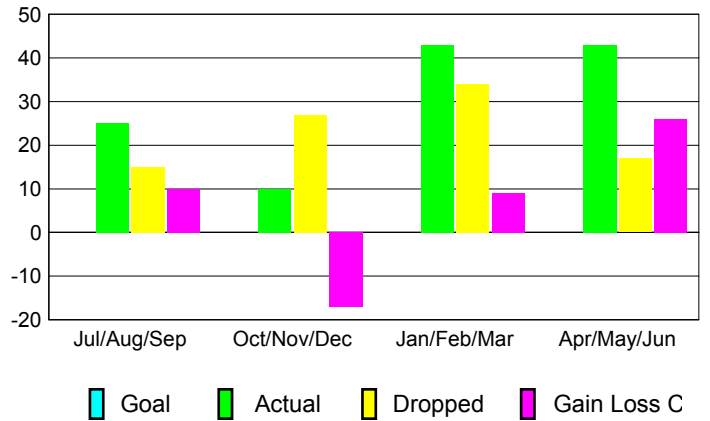

GMT: **Joel Gómez Franco**

Location: **NICARAGUA**

GMT CA: **3**

**CLUBS**

Month	New Club Goal	Actual New Clubs	Actual Dropped Clubs	Gain/Loss of Clubs
<b>2012-2013</b>				
Jul/Aug/Sep		0	0	0
Oct/Nov/Dec		0	0	0
Jan/Feb/Mar		1	0	1
Apr/May/Jun		0	1	-1
<b>Totals</b>		<b>1</b>	<b>1</b>	<b>0</b>

**Club Results 2012-2013**  
Goal, New, Dropped, Gain/Loss

**YTD Status Quo Clubs 2012-2013**

Status Quo Clubs Compared to Status Quo Members

**Club Gain/Loss 2012-2013**

**MEMBERSHIP**

Month	Net Memb Goal	Actual New Memb	Actual Dropped Memb	Gain/Loss of Memb
<b>2012-2013</b>				
Jul/Aug/Sep		25	15	10
Oct/Nov/Dec		10	27	-17
Jan/Feb/Mar		43	34	9
Apr/May/Jun		43	17	26
<b>Totals</b>		<b>121</b>	<b>93</b>	<b>28</b>

**Membership Results 2012-2013**  
Goal, New, Dropped, Gain/Loss

**Gender Comparison 2012-2013**

**Membership Gain/Loss 2012-2013**