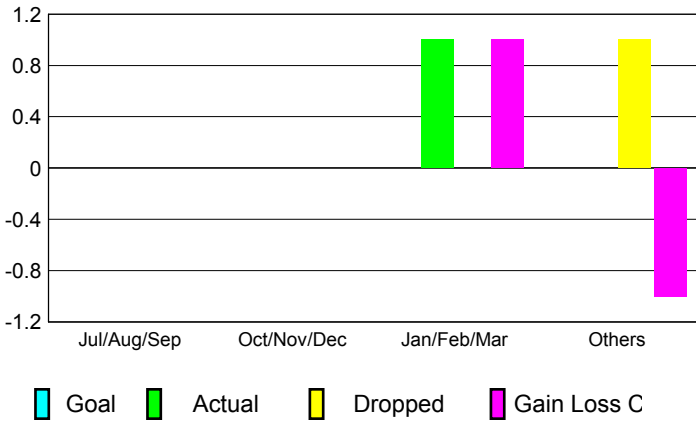

GMT: **Joel Gómez Franco**

Location: **NICARAGUA**

GMT CA: **3**

**CLUBS**

Month	New Club Goal	Actual New Clubs	Actual Dropped Clubs	Gain/Loss of Clubs
<b>2012-2013</b>				
Jul/Aug/Sep		0	0	0
Oct/Nov/Dec		0	0	0
Jan/Feb/Mar		1	0	1
Apr/May/Jun		0	1	-1
<b>Totals</b>		<b>1</b>	<b>1</b>	<b>0</b>

**Club Results 2012-2013**  
Goal, New, Dropped, Gain/Loss

**YTD Status Quo Clubs 2012-2013**

Status Quo Clubs Compared to Status Quo Members

**Club Gain/Loss 2012-2013**

**MEMBERSHIP**

Month	Net Memb Goal	Actual New Memb	Actual Dropped Memb	Gain/Loss of Memb
<b>2012-2013</b>				
Jul/Aug/Sep		25	15	10
Oct/Nov/Dec		10	27	-17
Jan/Feb/Mar		43	34	9
Apr/May/Jun		43	17	26
<b>Totals</b>		<b>121</b>	<b>93</b>	<b>28</b>